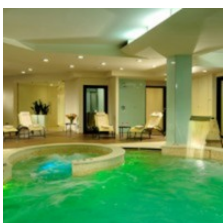

EVENING AND OTHER ACTIVITIES After skiing all day, you will find Boario Terme is a typical Alpine small town with a great choice of restaurants and relaxed nightlife where you can enjoy good food and a glass of wine or a pint. You will find a range of cafe bars, restaurants, pizzeria's, an Irish Pub, "Sugar Reef" English pub, Martini Cocktail Lounge and Bogarts Wine and chocolate bar. Full maps and details will be provided after confirmation. Despite the various bars and options, the town has no disco and is quiet and laid back.

TRANSFER There are a number of options available such as Car Hire (recommended) or public transport (see below) there is also an option to Pre-Book Private Airport transfer services after confirmation using the online booking service. Transfers from Milan Bergamo are €80.00 each way for 1-3 people or €115.00 each way for 4-6 people.

On confirmation you will receive a full information pack with details how to book your ski lesson and airport transfers online if required. You will also be given directions to Residence, maps and info on local activities

Accommodation